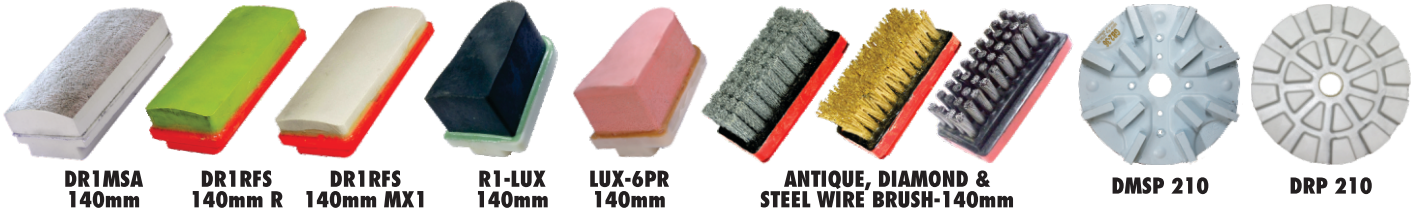

**MADE IN INDIA**

**MACHINES, ABRASIVES & CHEMICALS FOR MARBLE & GRANITE**

**FICKERT**

**8" PLATE**

**DR1MSA**  
140mm

**DR1RFS**  
140mm R

**DR1RFS**  
140mm MX1

**R1-LUX**  
140mm